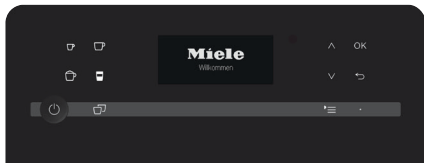

CM 5300 Countertop Coffee Machine

Ultimate convenience for maximum enjoyment

Features:

- OneTouch and OneTouch for Two function - make one or two servings at the touch of a button
- Coffee Pot Function - Make up to 8 cups of coffee at a time
- DirectSensor Control Panel with 4 row text display
- Brewing specialties - One or two servings of espresso, coffee, long coffee, ristretto, cappuccino, latté macchiato, cafe latté, hot milk & milk froth
- Second type of coffee possible using ground coffee
- Height adjustable coffee spout
3 1/8" - 5 2/8"
- Easy cleaning with a dishwasher-safe drip tray, removable brew unit and Automatic Cleaning programs

OneTouch for Two Function

CM 5300 Facts and Figures

▪ Bean container:	7 oz.
▪ Water tank:	44 oz.
▪ Waste container:	6 portions
▪ Pump pressure:	15 bars

DirectSensor Control Panel

MODEL OVERVIEW

Color: Obsidian Black